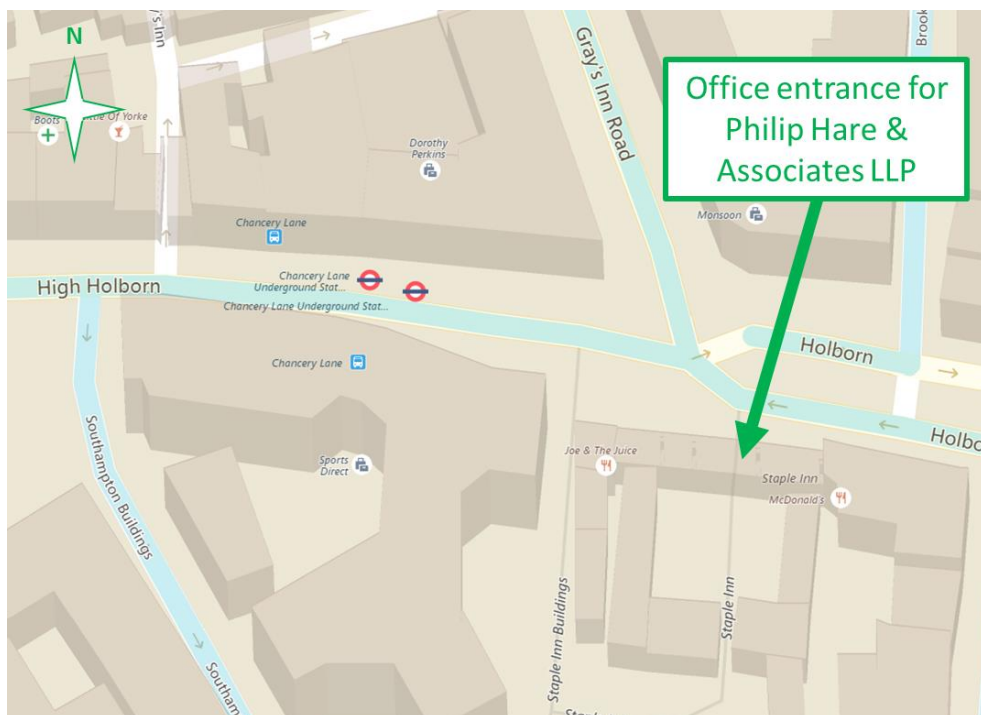

How to find us

Address:

4-6 Staple Inn
High Holborn
London
WC1V 7QH

Our office is located in the Tudor building immediately south of Chancery Lane Underground station. If you are arriving from High Holborn our door and buzzer are located in the archway to the left of the Vodafone shop on the high street (if you are facing south). If you have any issues finding the office, please give us a call on: **0203 141 9108**

Map and street view:

Philip Hare & Associates LLP is a limited liability partnership registered in England and Wales under number OC394844. Its registered office address is 4-6 Staple Inn, High Holborn, London, WC1V 7QH.